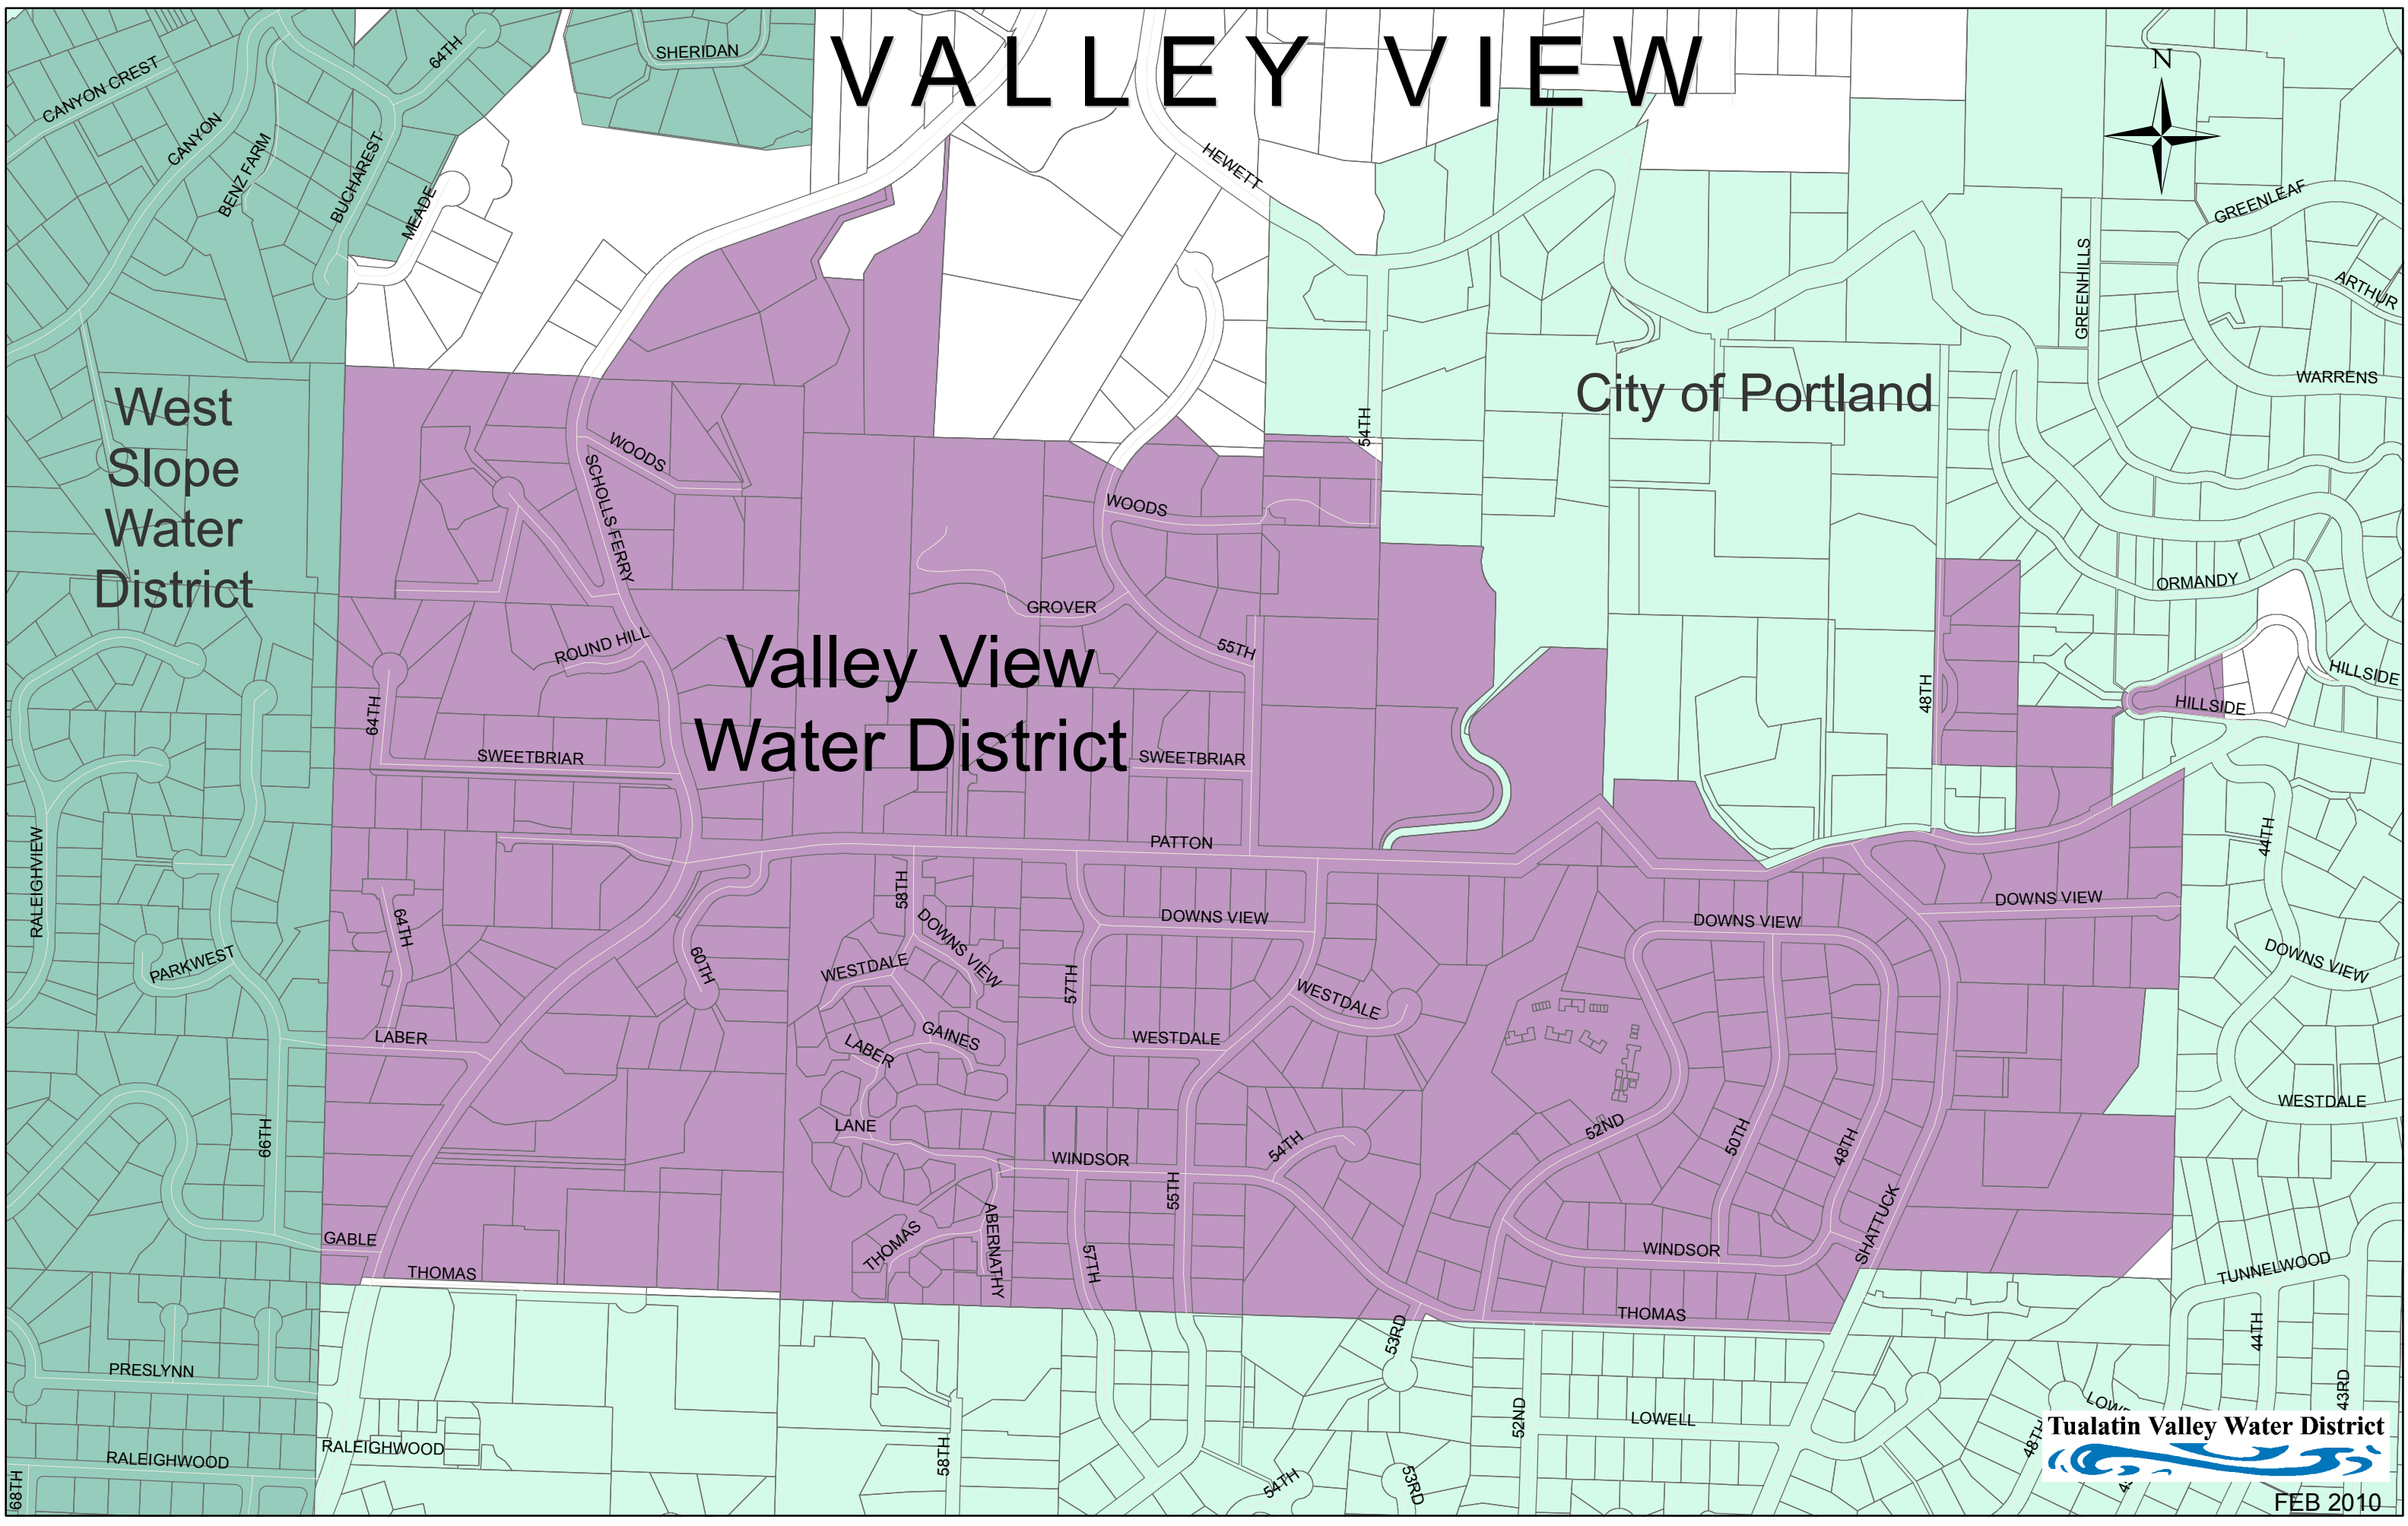

VALLEY VIEW

West Slope Water District

City of Portland

Valley View Water District

FEB 2010