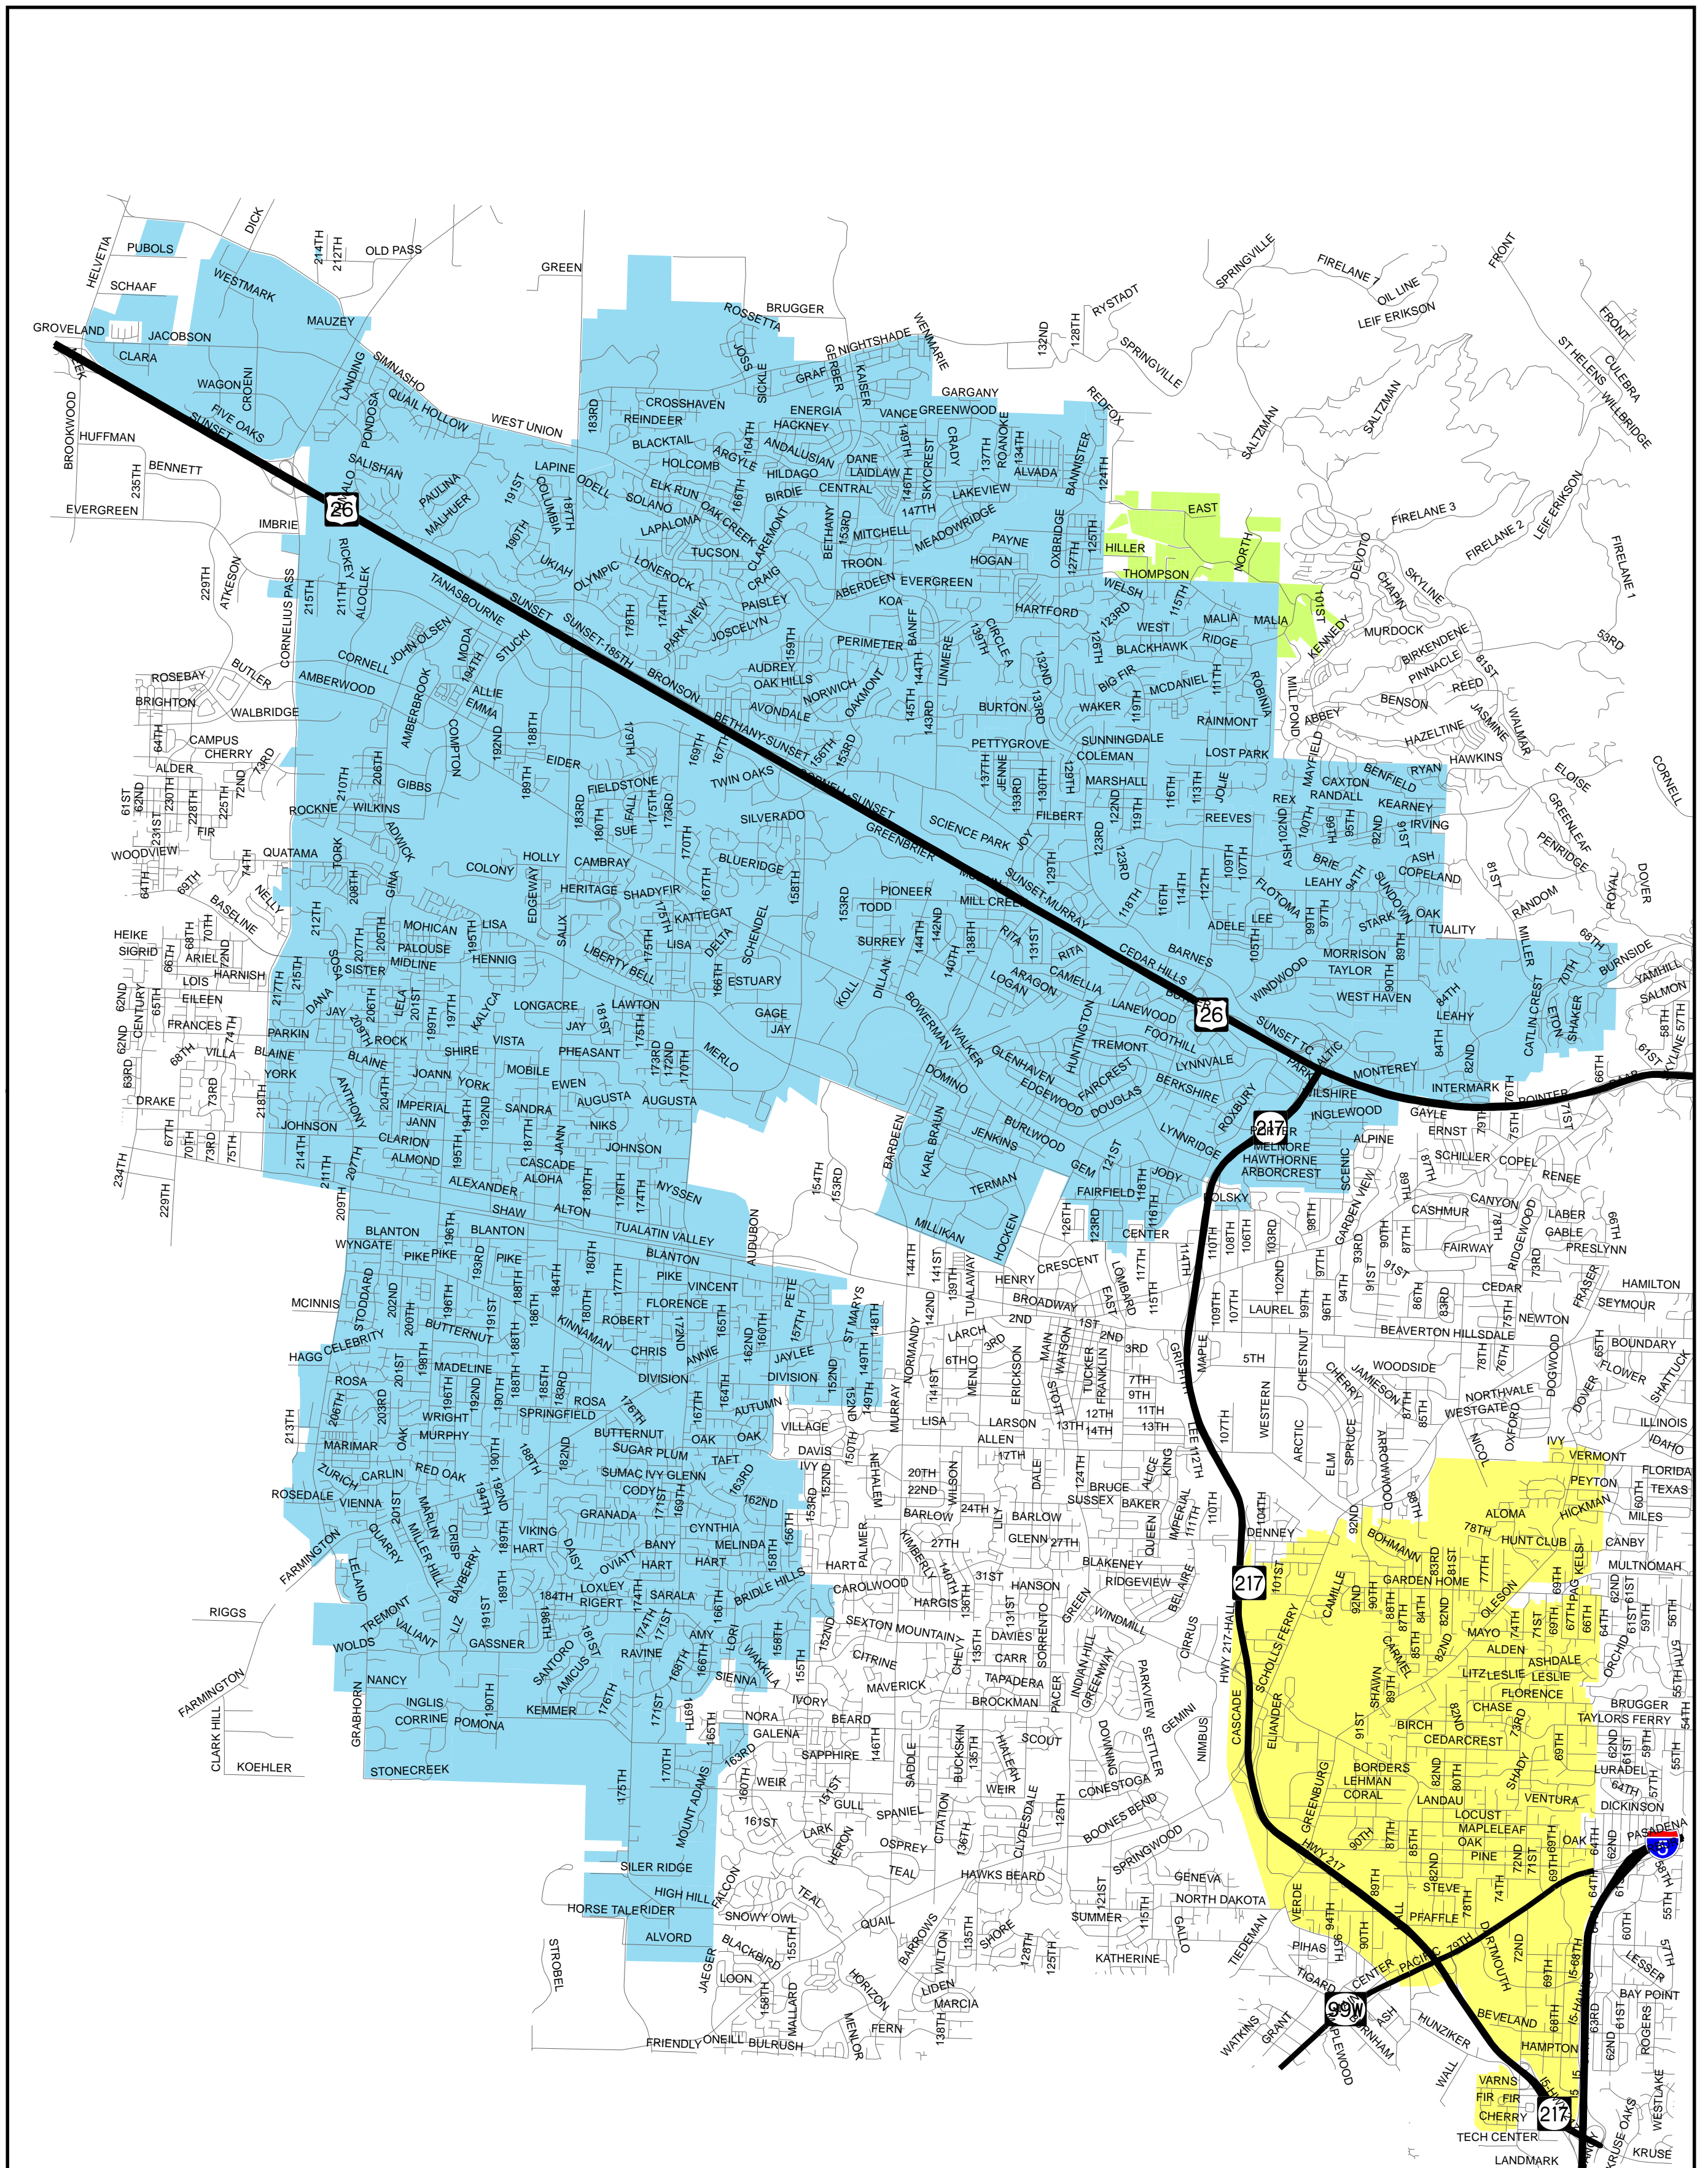

# TVWD FLUORIDE BOUNDARY

## Key

- TVWD (Metzger) Non-Fluoridated Area
- TVWD Fluoride Added at 0.7mg/L
- Extraterritorial Water Service Provided by TVWD Fluoride Added at 0.7mg/L